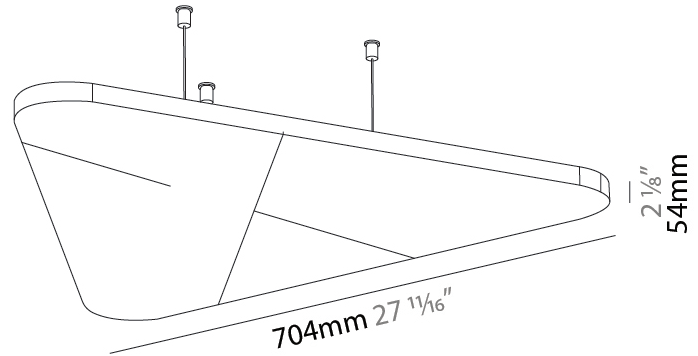

PROJECT	_____
TYPE	_____
SPECIFIER	_____
QUANTITY	_____
DATE	_____

VICTORY ACOUSTIC PANEL SUSPENSION

A300710-

base number	Finishes (Diamond)	Acoustic Options	Cable Length

1. To build a product code in our configurator select the specify button on the base model # product page
2. To build a manual product code on this datasheet choose from the options listed below in blue font and add the suffix to the base model #

GENERAL

Series: Victory Acoustic Panel
Partner: Prolicht
Division: Architectural
Installation: Suspension
Product Type: Acoustic
Mounting Location: Ceiling

PHYSICAL

Shape: Round
Length (mm): 792
Length (in): 31 1/2
Width (mm): 704
Width (in): 27 11/16
Height (mm): 24
Height (in): 15/16
Fixture Finish: SSR / BKV / CWI / CRY / HAB / UFT / ITA / RUA / FTG / MYG / LOD / PUS / FRO / FUP / KIA / POP / BLS / SPG / MEY / GOH / CHC / COM / ABZ / JAG / OBR / MOS / ROR
Acoustic Finish: SFW / CYW / SEE / SYN / MTS / PMB / TTN / CYB / STO / DPE / BES / SHB / ARE / ANE / VRD / CRF
Fixture Material: Aluminum
Primary Material: Acoustic
Cable Details: 2000mm / 6000mm Transparent Cable

ELECTRICAL

LED

OPTICAL

RATINGS AND CERTIFICATIONS

Certified By: CSA Certified to UL and CSA Standards
IP rating: IP20